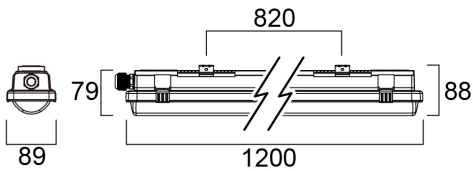

Data table

GENERAL DATA

Product name

Resisto 1200 IP66 4800lm 840